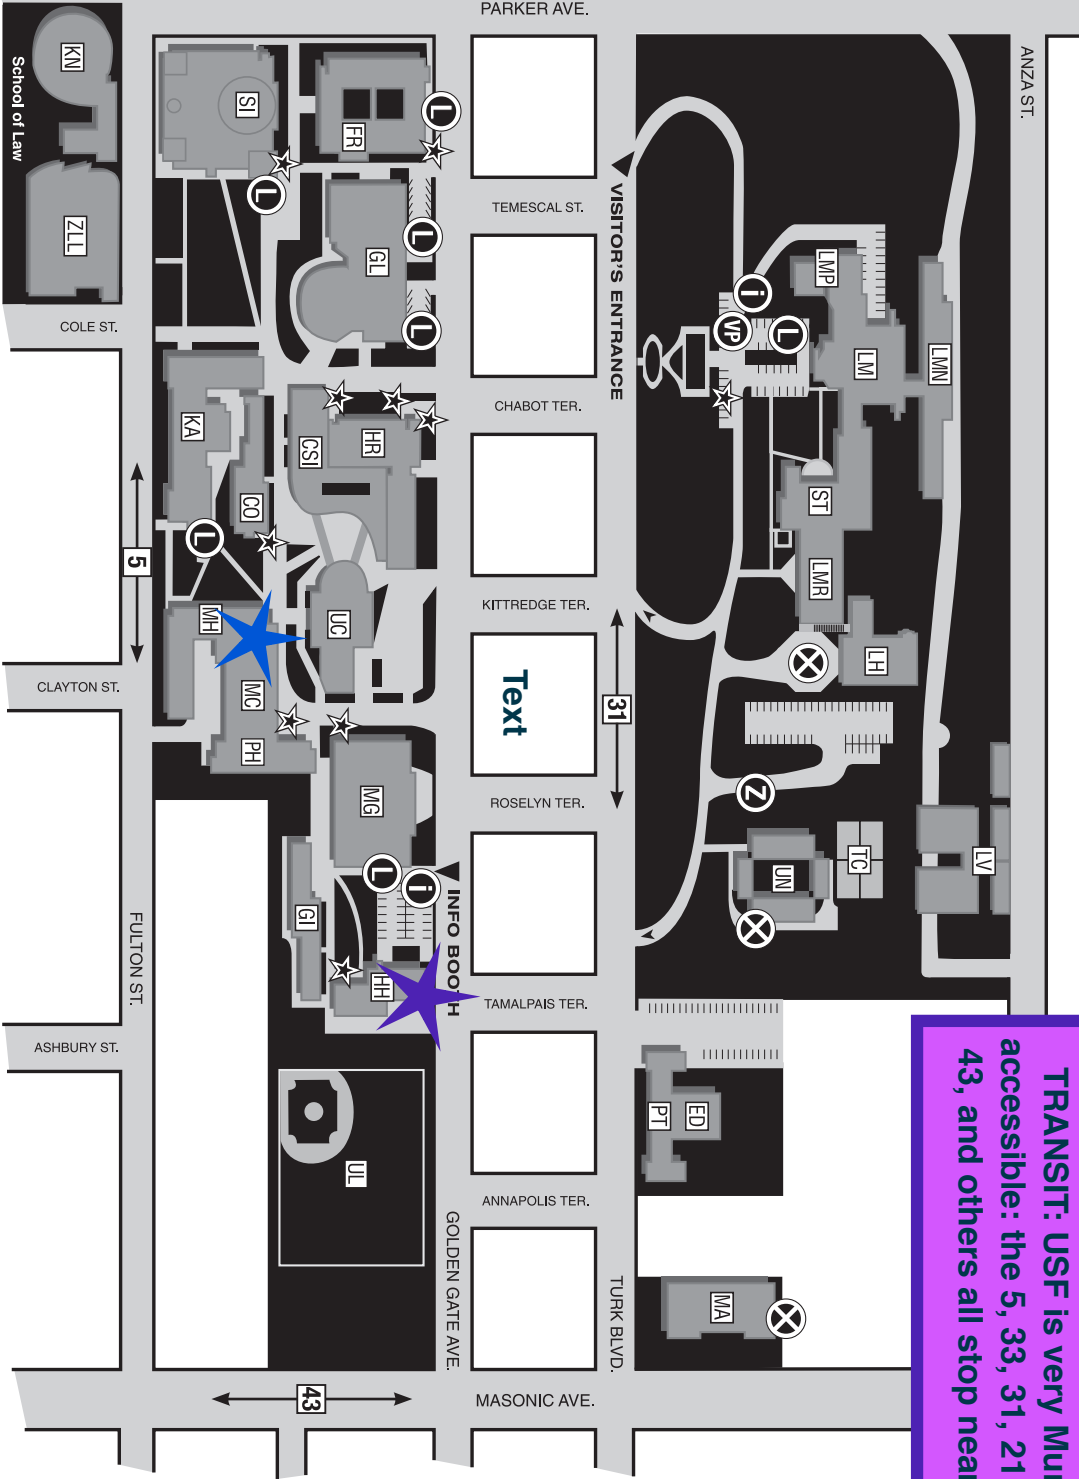

University of San Francisco Campus Transportation Map

Department of Public Safety, University Center 5th Floor

PARKING: The Hayes-Healy Underground Garage (purple star) on Golden Gate Ave @Tamalpais is free all day for conference attendees.

BICYCLES: Look for the black & white stars on this map for bike parking.

- MAIN CAMPUS PARKING LOTS**
- FR** XARTS Lot
 - GL** Gleeson Library (East & West)
 - HH** Hayes-Healy Underground Garage
 - KN** Kendrick Garage
 - KO** Koret Center (Upper & Lower)
 - MG** Memorial Gym Lot

Where is the conference? In USF's McLaren Center. Look for the BLUE STAR on this map.

TRANSIT: USF is very Muni-accessible: the 5, 33, 31, 21, 38, 43, and others all stop nearby.

- (I)** Daily Permit and Information Kiosk
- (IP)** Visitor Parking Permit Issued by Public Safety
- (Z)** Zip Car designated parking spaces. There are 6 Zip Car stalls in Koret Upper Lot and 4 at the Loyola Lot.
- (X)** No Parking allowed
- (L)** On Campus Bike Racks
- (31)** MUNI Bus Line - Turk Boulevard
- (5)** MUNI Bus Line - Fulton Street
- (43)** MUNI Bus Line - Masonic Avenue

USF location: